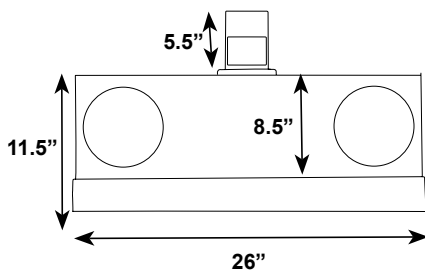

100% recyclable
45% recycled content by weight