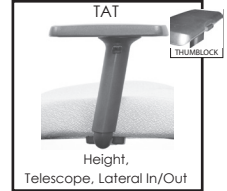

Armrest Options