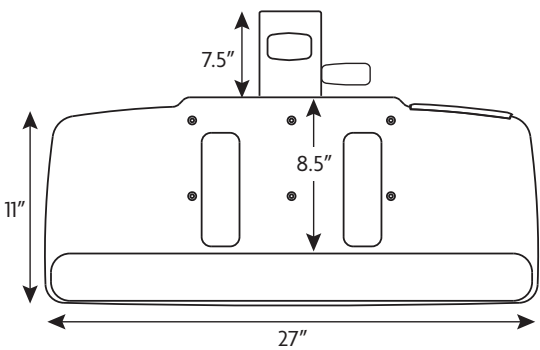

ARTICULATING KEYBOARD SYSTEMS WITH LEGATO ARM

- Lift n' lock™ "leverless" height adjustment
- 8.88" height adjustment range of 2.38" above and 6.5" below worksurface
- Innovative dial tilt for quick and easy angle adjustment of +10° to -20°
- Tilt and height indicator displays present keyboard position
- Cable management system
- Low profile arm and tray maximizes knee clearance
- 21" smooth glide storage track
- 360° swivel mount

EcoBoard 01

- Includes Legato Arm
- Complies to BIFMA/HFES, 100-2007 standards

Platform/Mouse

- 27" high density polyethylene platform with textured finish
- 45% recycled content by weight (post industrial content)
- 100% recyclable
- Removable 25.5" GelFoam palm/wrist support
- Mouse fence with cable manager
- Anti-skid pads keep keyboard in place
- Mouse friendly surface for right or left handed users