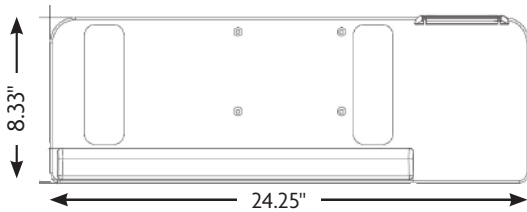

JB-01

Jive

- Includes Legato Arm
- Complies to BIFMA/HFES, 100-2007 standards

Platform/Mouse

- 26" steel platform
- Mouse and keyboard on the same level
- Removable 26" GelFoam palm/wrist support
- Anti-skid pads keep keyboard in place
- Mouse fence with cable manager
- Mouse friendly surface for right or left handed users

JV-01

ARTICULATING KEYBOARD SYSTEMS WITH LEGATO ARM

- Lift n' lock™ "leverless" height adjustment
- 8.88" height adjustment range of 2.38" above and 6.5" below worksurface
- Innovative dial tilt for quick and easy angle adjustment of +10° to -20°
- Tilt and height indicator displays present keyboard position
- Cable management system
- Low profile arm and tray maximizes knee clearance
- 360° swivel mount