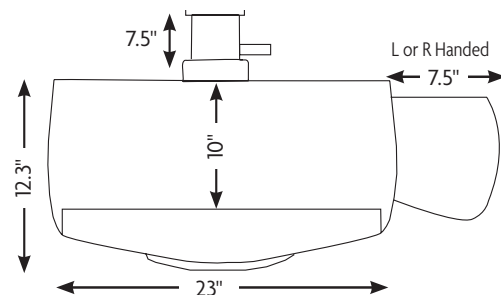

HS-01

HipHop

- Includes Legato Arm
- Complies to BIFMA/HFES, 100-2007 standards

Platform/Mouse

- 23" durable ABS plastic tray
- Mouse surface extends 7.5" outside tray on either side
- Removable 19" GelFoam wrist rest
- Comfort grip handle to extend or store keyboard
- Three position forward indexing mouse surface
- Includes mouse fence with cable manager
- Anti-skid pads keep keyboard in place
- Mouse friendly surface for right or left handed users

HH-03

ARTICULATING KEYBOARD SYSTEMS WITH LEGATO ARM

- Lift n' lock™ "leverless" height adjustment
- 8.88" height adjustment range of 2.38" above and 6.5" below worksurface
- Innovative dial tilt for quick and easy angle adjustment of +10° to -20°
- Tilt and height indicator displays present keyboard position
- Cable management system
- Low profile arm and tray maximizes knee clearance
- 21" smooth glide storage track
- 360° swivel mount