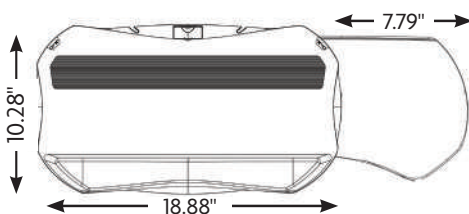

Prima

- **Includes Legato Arm**
- 21" smooth glide storage track
- Complies to BIFMA/HFES, 100-2007 standards

Platform/Mouse

- 18.88" ABS Resin Keyboard tray platform
- Slide through forward indexing mouse surface extends left or right
- Flip-up document holder places documents in an ideal location for ergonomic viewing
- Integral steel pull handle allows for easy storage and retraction of keyboard assembly under desk
- Removable wrist rest facilitates the use of larger wave type keyboards
- Mouse fence with cable manager
- Anti-skid surface keeps keyboard in place
- Mouse friendly surface for right or left handed users

PR-01