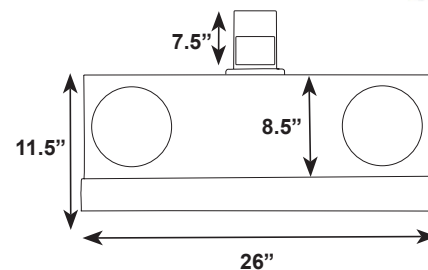

JB-01

Jive

- Includes Legato Arm
- Complies to BIFMA/HFES, 100-2007 standards

Platform/Mouse

- 26" steel platform
- Mouse and keyboard on the same level
- Removable 26" GelFoam palm/wrist support
- Anti-skid pads keep keyboard in place
- Mouse fence with cable manager
- Mouse friendly surface for right or left handed users

JV-01

ARTICULATING KEYBOARD SYSTEMS WITH LEGATO ARM

- Lift n' lock™ "leverless" height adjustment
- 8.88" height adjustment range of 2.38" above and 6.5" below worksurface
- Innovative dial tilt for quick and easy angle adjustment of +10° to -20°
- Tilt and height indicator displays present keyboard position
- Cable management system
- Low profile arm and tray maximizes knee clearance
- 360° swivel mount