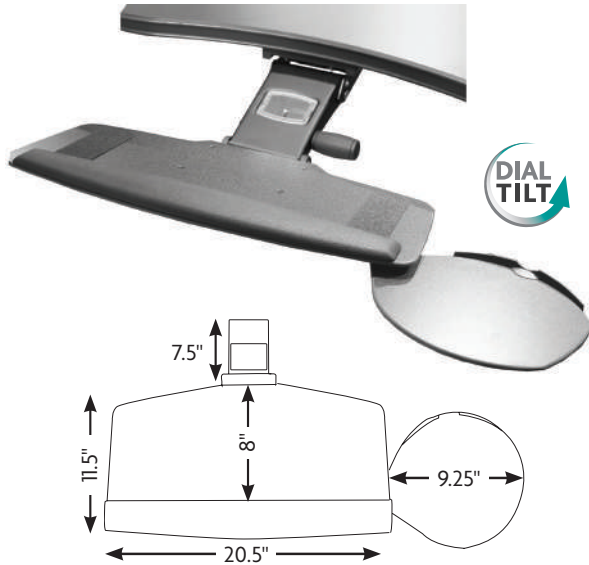

PR-01

ARTICULATING KEYBOARD SYSTEMS WITH LEGATO ARM

- Lift n' lock™ "leverless" height adjustment
- 8.88" height adjustment range of 2.38" above and 6.5" below worksurface
- Innovative dial tilt for quick and easy angle adjustment of +10° to -20°
- Tilt and height indicator displays present keyboard position
- Cable management system
- Low profile arm and tray maximizes knee clearance
- 21" smooth glide storage track
- 360° swivel mount

Hustle

- Includes Legato Arm
- Complies to BIFMA/HFES, 100-2007 standards
- CGSB approved

Platform/Mouse

- 28" phenolic platform
- Mouse and keyboard on the same level
- Includes mouse fence with cable manager
- Standard with 26" removable GelFoam palm/wrist support
- Anti-skid pads keep keyboard in place
- Mouse friendly surface for right or left handed users

HS-01

HipHop

- Includes Legato Arm
- Complies to BIFMA/HFES, 100-2007 standards

Platform/Mouse

- 23" durable ABS plastic tray
- Mouse surface extends 7.5" outside tray on either side
- Removable 19" GelFoam wrist rest
- Comfort grip handle to extend or store keyboard
- Three position forward indexing mouse surface
- Includes mouse fence with cable manager
- Anti-skid pads keep keyboard in place
- Mouse friendly surface for right or left handed users

HH-03

ARTICULATING KEYBOARD SYSTEMS WITH LEGATO ARM

- Lift n' lock™ "leverless" height adjustment
- 8.88" height adjustment range of 2.38" above and 6.5" below worksurface
- Innovative dial tilt for quick and easy angle adjustment of +10° to -20°
- Tilt and height indicator displays present keyboard position
- Cable management system
- Low profile arm and tray maximizes knee clearance
- 21" smooth glide storage track
- 360° swivel mount