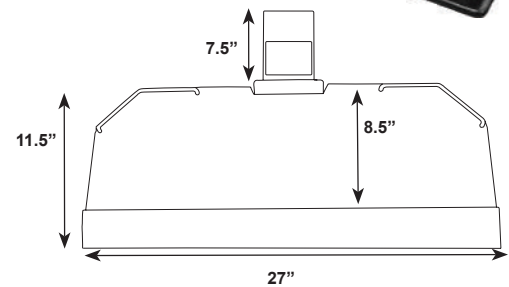

ARTICULATING KEYBOARD SYSTEMS WITH LEGATO ARM

- Lift n' lock™ "leverless" height adjustment
- 8.88" height adjustment range of 2.38" above and 6.5" below worksurface
- Innovative dial tilt for quick and easy angle adjustment of +10° to -20°
- Tilt and height indicator displays present keyboard position
- Cable management system
- Low profile arm and tray maximizes knee clearance
- 21" smooth glide storage track
- 360° swivel mount

Jitterbug

- Includes Legato Arm
- Complies to BIFMA/HFES, 100-2007 standards

Platform/Mouse

- 27" platform
- Mouse and keyboard on the same level
- Removable 26" GelFoam palm/wrist support
- Anti-skid pads keep keyboard in place
- Mouse fence with cable manager
- Mouse friendly surface for right or left handed users

JB-01