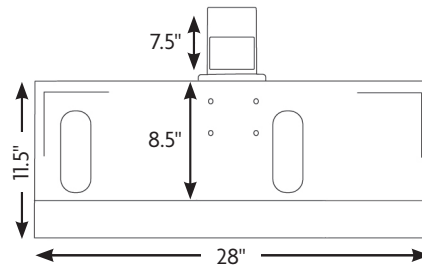

ARTICULATING KEYBOARD SYSTEMS WITH LEGATO ARM

- Lift n' lock™ "leverless" height adjustment
- 8.88" height adjustment range of 2.38" above and 6.5" below worksurface
- Innovative dial tilt for quick and easy angle adjustment of +10° to -20°
- Tilt and height indicator displays present keyboard position
- Cable management system
- Low profile arm and tray maximizes knee clearance
- 21" smooth glide storage track
- 360° swivel mount

Hustle

- Includes Legato Arm
- Complies to BIFMA/HFES, 100-2007 standards
- CGSB approved

Platform/Mouse

- 28" phenolic platform
- Mouse and keyboard on the same level
- Includes mouse fence with cable manager
- Standard with 26" removable GelFoam palm/wrist support
- Anti-skid pads keep keyboard in place
- Mouse friendly surface for right or left handed users

HS-01