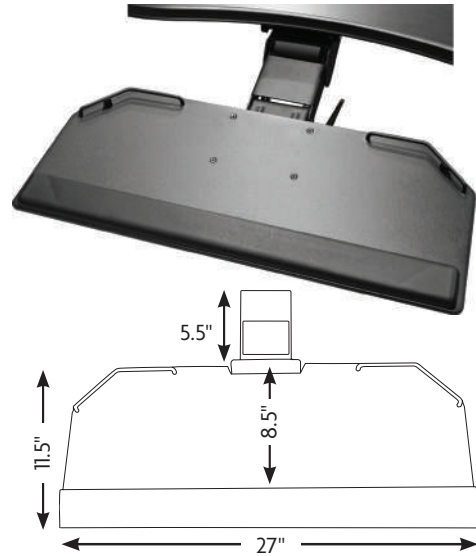

SM-01

Jazz

- Includes Legato Arm
- Complies to BIFMA/HFES, 100-2007 standards

Platform/Mouse

- 20.5" phenolic platform
- Tilt, swivel and height adjustable mouse support mounts right or left
- Mouse support can be clamped anywhere on keyboard support
- Removable 20" GelFoam palm/wrist support
- Anti-skid pads keep keyboard in place
- Mouse fence with cable manager
- Mouse friendly surface for right or left handed users

JZ-02

ARTICULATING KEYBOARD SYSTEMS

Jitterbug Junior

- Meets or exceeds BIFMA standards
- Suitable for right or left handed users
- Low profile mechanism and platform maximizes knee clearance
- Tilt n' set "leverless" height adjustment
- Height adjustment range of 7" (2" above to 5" below work surface)
- Lever activated +5° or -15° angle adjustment
- Multi position angle adjustment lever

Platform/Mouse

- 27" platform
- Mouse and keyboard on the same level
- 26" removable GelFoam palm/wrist support
- Mouse/cord management rails (right or left hand use)
- Anti-skid pads keep keyboard in place
- Mouse friendly surface

JB-JR

Rumba

- Meets or exceeds BIFMA standards
- Suitable for right or left handed users
- Low profile mechanism and platform maximizes knee clearance
- Twist knob height/angle adjustment
- Height adjustment range of 5" below worksurface
- Angle adjustment of +/- 15°
- 17" low profile smooth glide track
- 360° swivel mount