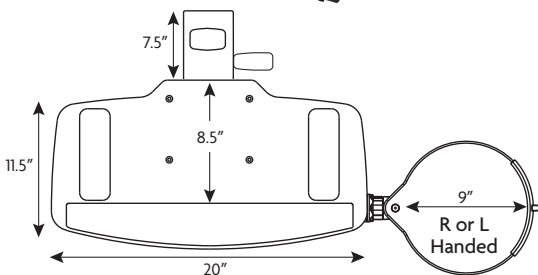

EcoBoard 02

- Includes Legato Arm
- Complies to BIFMA/HFES, 100-2007 standards

Platform/Mouse

- 20" high density polyethylene platform with textured finish
- Ergonomic adjustment of tilt, swivel and height adjustable mouse support
- 45% recycled content by weight (post industrial content)
- 100% recyclable
- Removable 19" GelFoam palm/wrist support
- Mouse fence with cable manager
- Anti-skid pads keep keyboard in place
- Mouse friendly surface for right or left handed users

EB-02

100% recyclable
45% recycled content by weight