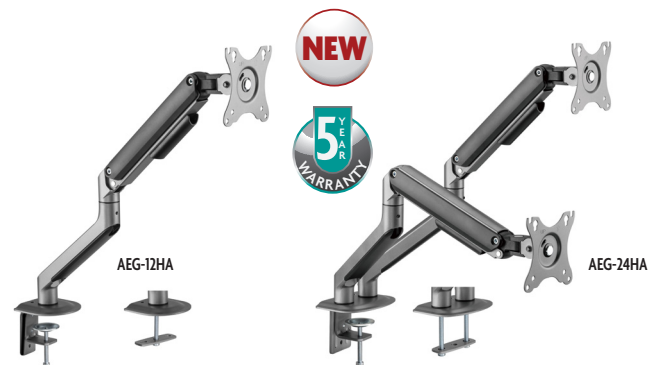

Height Adjustable Monitor Arms

- Built-in spring tension adjusts for various weight loads
- Weight capacity of 2.7kg/6lbs - 9 kg/19.8 lbs (per arm for AEG-24HA)
- Fits most screen sizes 17 - 32"
- Arm offers a 180° lock-out option
- Monitor can rotate 360° and swivel +/-90°
- Tilt adjusts +/-55°
- Accommodates flat & curved monitors
- Clamp or grommet mount (both included)
- Creates a clean, sleek look with internal cable management system

AEG-12HA Single arm
AEG-24HA Dual arm