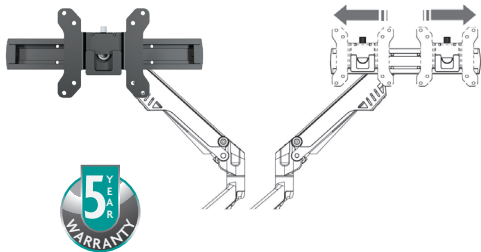

ACTIVERGO® SERIES MONITOR ARMS

Monitor Arms

- Gas spring arm technology
- Holds monitors up to 30" and 4.4-19.8lbs/2-9kg., (per arm for 27HA)
- 360° swivel with a 120° and 180° lock-out options
- 180° monitor rotation for portrait or landscape viewing
- VESA mount plate for 75mm and 100mm
- Clamp or grommet mount (both included)
- Cable management
- Available in Black & White

AEB-17HA Single arm

AEB-27HA Dual arm

Mini Slider Adapter

- Accessory for AEB-27HA dual arm for monitors 17-24"
- 3 connection points for a full range of motion
- Total adjustment range of 30 cm/11.8"
- Slide monitors across sliders till they are together
- Easy installation onto dual arm
- Sold individually

AEB-15 Single arm

AEB-20 Dual arm

ACTIVERGO® SERIES MONITOR ARMS

Monitor Arms (Replacements for AES)

- Lightweight aluminum construction
- Keyhole pattern for easy VESA plate installation
- Pole height of 15.7" with a reach of 17.75"
- Capacity of 8 kg/17.6 lbs (per arm for AEG-20)
- Fits most monitors 17"-32"
- Tilt +30° to -30°, swivel +90° to -90°, rotation +180° to -180°
- VESA mount plate for 75mm and 100mm
- Clamp or grommet mount (both included)
- Built-in cable management clips
- Metallic Grey

AEG-15 Single arm
AEG-20 Dual arm

Height Adjustable Monitor Arms

- Built-in spring tension adjusts for various weight loads
- Weight capacity of 2.7kg/6lbs - 9 kg/19.8 lbs (per arm for AEG-24HA)
- Fits most screen sizes 17 - 32"
- Arm offers a 180° lock-out option
- Monitor can rotate 360° and swivel +/-90°
- Tilt adjusts +/-55°
- Accommodates flat & curved monitors
- Clamp or grommet mount (both included)
- Creates a clean, sleek look with internal cable management system