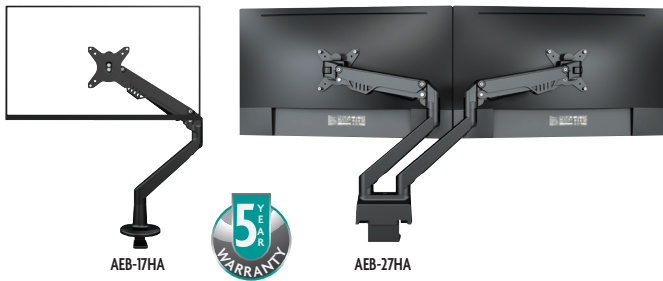

ACTIVERGO® SERIES MONITOR ARMS

Monitor Arms

- Gas spring arm technology
- Holds monitors up to 30" and 4.4-19.8lbs/2-9kg., (per arm for 27HA)
- 360° swivel with a 120° and 180° lock-out options
- 180° monitor rotation for portrait or landscape viewing
- VESA mount plate for 75mm and 100mm
- Clamp or grommet mount (both included)
- Cable management
- Available in Black & White

AEB-17HA Single arm

AEB-27HA Dual arm

Mini Slider Adapter

- Accessory for AEB-27HA dual arm for monitors 17-24"
- 3 connection points for a full range of motion
- Total adjustment range of 30 cm/11.8"
- Slide monitors across sliders till they are together
- Easy installation onto dual arm
- Sold individually

AEB-15 Single arm

AEB-20 Dual arm

ACTIVERGO® SERIES MONITOR ARMS

Monitor Arms (Replacements for AES)

- Lightweight aluminum construction
- Keyhole pattern for easy VESA plate installation
- Pole height of 15.7" with a reach of 17.75"
- Capacity of 8 kg/17.6 lbs (per arm for AEG-20)
- Fits most monitors 17"-32"
- Tilt +30° to -30°, swivel +90° to -90°, rotation +180° to -180°
- VESA mount plate for 75mm and 100mm
- Clamp or grommet mount (both included)
- Built-in cable management clips
- Metallic Grey

AEG-15 Single arm
AEG-20 Dual arm

Height Adjustable Monitor Arms

- Built-in spring tension adjusts for various weight loads
- Weight capacity of 2.7kg/6lbs - 9 kg/19.8 lbs (per arm for AEG-24HA)
- Fits most screen sizes 17 - 32"
- Arm offers a 180° lock-out option
- Monitor can rotate 360° and swivel +/-90°
- Tilt adjusts +/-55°
- Accommodates flat & curved monitors
- Clamp or grommet mount (both included)
- Creates a clean, sleek look with internal cable management system