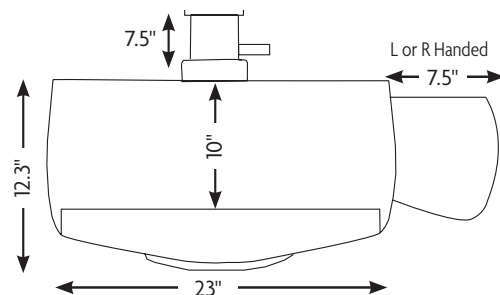

HS-01

HipHop

- Includes Legato Arm
- Complies to BIFMA/HFES, 100-2007 standards

Platform/Mouse

- 23" durable ABS plastic tray
- Mouse surface extends 7.5" outside tray on either side
- Removable 19" GelFoam wrist rest
- Comfort grip handle to extend or store keyboard
- Three position forward indexing mouse surface
- Includes mouse fence with cable manager
- Anti-skid pads keep keyboard in place
- Mouse friendly surface for right or left handed users

HH-03

ARTICULATING KEYBOARD SYSTEMS WITH LEGATO ARM

- Lift n' lock™ "leverless" height adjustment
- 8.88" height adjustment range of 2.38" above and 6.5" below worksurface
- Innovative dial tilt for quick and easy angle adjustment of +10° to -20°
- Tilt and height indicator displays present keyboard position
- Cable management system
- Low profile arm and tray maximizes knee clearance
- 360° swivel mount