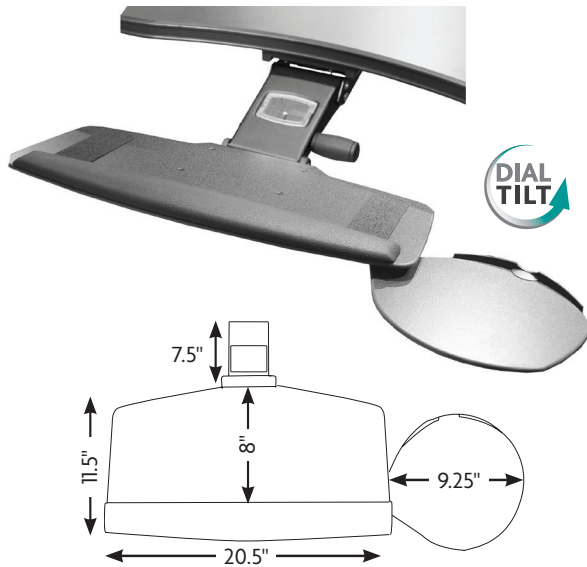

PR-01

ARTICULATING KEYBOARD SYSTEMS WITH LEGATO ARM

- Lift n' lock™ "leverless" height adjustment
- 8.88" height adjustment range of 2.38" above and 6.5" below worksurface
- Innovative dial tilt for quick and easy angle adjustment of +10° to -20°
- Tilt and height indicator displays present keyboard position
- Cable management system
- Low profile arm and tray maximizes knee clearance
- 21" smooth glide storage track
- 360° swivel mount

Hustle

- Includes Legato Arm
- Complies to BIFMA/HFES, 100-2007 standards
- CGSB approved

Platform/Mouse

- 28" phenolic platform
- Mouse and keyboard on the same level
- Includes mouse fence with cable manager
- Standard with 26" removable GelFoam palm/wrist support
- Anti-skid pads keep keyboard in place
- Mouse friendly surface for right or left handed users

HS-01

HipHop

- Includes Legato Arm
- Complies to BIFMA/HFES, 100-2007 standards

Platform/Mouse

- 23" durable ABS plastic tray
- Mouse surface extends 7.5" outside tray on either side
- Removable 19" GelFoam wrist rest
- Comfort grip handle to extend or store keyboard
- Three position forward indexing mouse surface
- Includes mouse fence with cable manager
- Anti-skid pads keep keyboard in place
- Mouse friendly surface for right or left handed users

HH-03

ARTICULATING KEYBOARD SYSTEMS WITH LEGATO ARM

- Lift n' lock™ "leverless" height adjustment
- 8.88" height adjustment range of 2.38" above and 6.5" below worksurface
- Innovative dial tilt for quick and easy angle adjustment of +10° to -20°
- Tilt and height indicator displays present keyboard position
- Cable management system
- Low profile arm and tray maximizes knee clearance
- 360° swivel mount