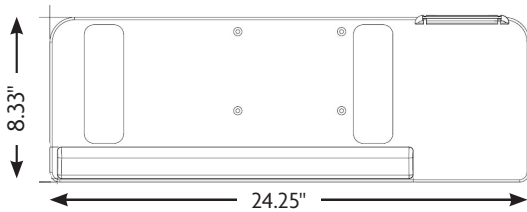

JB-01

Jive

- Includes Legato Arm
- Complies to BIFMA/HFES, 100-2007 standards

Platform/Mouse

- 26" steel platform
- Mouse and keyboard on the same level
- Removable 26" GelFoam palm/wrist support
- Anti-skid pads keep keyboard in place
- Mouse fence with cable manager
- Mouse friendly surface for right or left handed users

JV-01

ARTICULATING KEYBOARD SYSTEMS WITH LEGATO ARM

- Lift n' lock™ "leverless" height adjustment
- 8.88" height adjustment range of 2.38" above and 6.5" below worksurface
- Innovative dial tilt for quick and easy angle adjustment of +10° to -20°
- Tilt and height indicator displays present keyboard position
- Cable management system
- Low profile arm and tray maximizes knee clearance
- 360° swivel mount