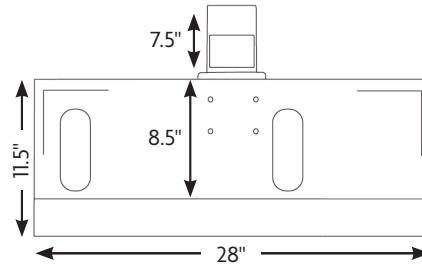

ARTICULATING KEYBOARD SYSTEMS WITH LEGATO ARM

- Lift n' lock™ "leverless" height adjustment
- 8.88" height adjustment range of 2.38" above and 6.5" below worksurface
- Innovative dial tilt for quick and easy angle adjustment of +10° to -20°
- Tilt and height indicator displays present keyboard position
- Cable management system
- Low profile arm and tray maximizes knee clearance
- 21" smooth glide storage track
- 360° swivel mount

Hustle

- Includes Legato Arm
- Complies to BIFMA/HFES, 100-2007 standards
- CGSB approved

Platform/Mouse

- 28" phenolic platform
- Mouse and keyboard on the same level
- Includes mouse fence with cable manager
- Standard with 26" removable GelFoam palm/wrist support
- Anti-skid pads keep keyboard in place
- Mouse friendly surface for right or left handed users

HS-01