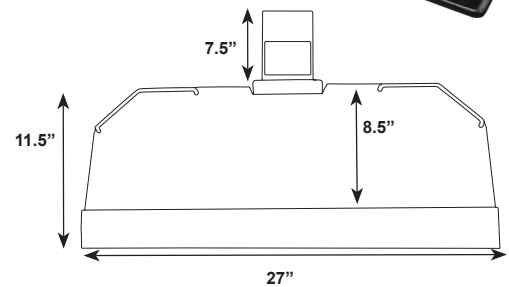

ARTICULATING KEYBOARD SYSTEMS WITH LEGATO ARM

- Lift n' lock™ "leverless" height adjustment
- 8.88" height adjustment range of 2.38" above and 6.5" below worksurface
- Innovative dial tilt for quick and easy angle adjustment of +10° to -20°
- Tilt and height indicator displays present keyboard position
- Cable management system
- Low profile arm and tray maximizes knee clearance
- 21" smooth glide storage track
- 360° swivel mount

Jitterbug

- Includes Legato Arm
- Complies to BIFMA/HFES, 100-2007 standards

Platform/Mouse

- 27" platform
- Mouse and keyboard on the same level
- Removable 26" GelFoam palm/wrist support
- Anti-skid pads keep keyboard in place
- Mouse fence with cable manager
- Mouse friendly surface for right or left handed users

JB-01