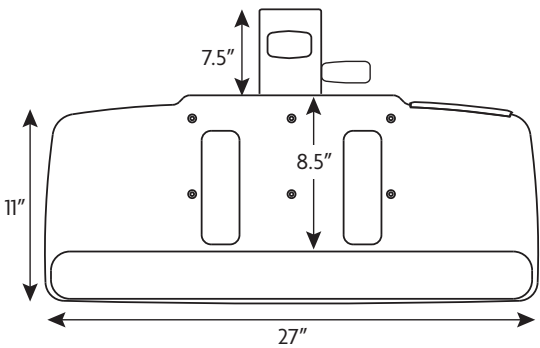

ARTICULATING KEYBOARD SYSTEMS WITH LEGATO ARM

- Lift n' lock™ "leverless" height adjustment
- 8.88" height adjustment range of 2.38" above and 6.5" below worksurface
- Innovative dial tilt for quick and easy angle adjustment of +10° to -20°
- Tilt and height indicator displays present keyboard position
- Cable management system
- Low profile arm and tray maximizes knee clearance
- 21" smooth glide storage track
- 360° swivel mount

EcoBoard 01

- Includes Legato Arm
- Complies to BIFMA/HFES, 100-2007 standards

Platform/Mouse

- 27" high density polyethylene platform with textured finish
- 45% recycled content by weight (post industrial content)
- 100% recyclable
- Removable 25.5" GelFoam palm/wrist support
- Mouse fence with cable manager
- Anti-skid pads keep keyboard in place
- Mouse friendly surface for right or left handed users