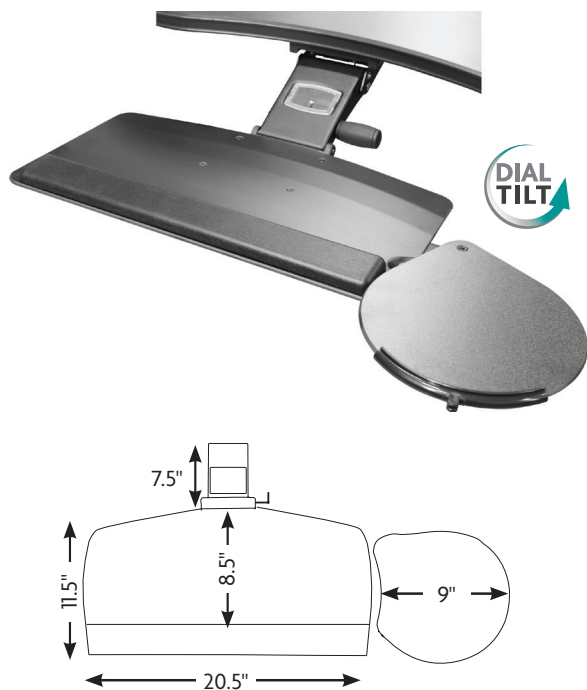

HS-01

HipHop

- Includes Legato Arm
- Complies to BIFMA/HFES, 100-2007 standards

Platform/Mouse

- 23" durable ABS plastic tray
- Mouse surface extends 7.5" outside tray on either side
- Removable 19" GelFoam wrist rest
- Comfort grip handle to extend or store keyboard
- Three position forward indexing mouse surface
- Includes mouse fence with cable manager
- Anti-skid pads keep keyboard in place
- Mouse friendly surface for right or left handed users

HH-03

ARTICULATING KEYBOARD SYSTEMS WITH LEGATO ARM

- Lift n' lock™ "leverless" height adjustment
- 8.88" height adjustment range of 2.38" above and 6.5" below worksurface
- Innovative dial tilt for quick and easy angle adjustment of +10° to -20°
- Tilt and height indicator displays present keyboard position
- Cable management system
- Low profile arm and tray maximizes knee clearance
- 360° swivel mount

Samba

- Includes Legato Arm
- Complies to BIFMA/HFES, 100-2007 standards

Platform/Mouse

- 20.5" phenolic platform
- 17" smooth glide storage track
- 9" separate mouse platform mounts right or left
- Removable 19" GelFoam palm/wrist support
- Anti-skid pads keep keyboard in place
- Mouse fence with cable manager
- Mouse friendly surface for right or left handed users

SM-01

Jazz

- Includes Legato Arm
- Complies to BIFMA/HFES, 100-2007 standards

Platform/Mouse

- 20.5" phenolic platform
- 21" smooth glide storage track
- Tilt, swivel and height adjustable mouse support mounts right or left
- Mouse support can be clamped anywhere on keyboard support
- Removable 20" GelFoam palm/wrist support
- Anti-skid pads keep keyboard in place
- Mouse fence with cable manager
- Mouse friendly surface for right or left handed users