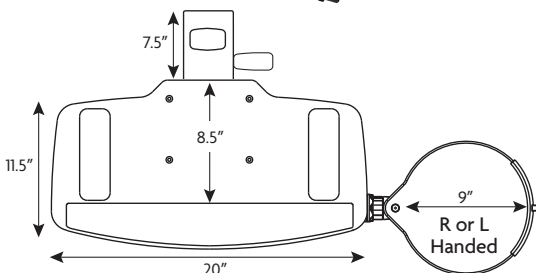

EcoBoard 02

- Includes Legato Arm
- Complies to BIFMA/HFES, 100-2007 standards

Platform/Mouse

- 20" high density polyethylene platform with textured finish
- Ergonomic adjustment of tilt, swivel and height adjustable mouse support
- 45% recycled content by weight (post industrial content)
- 100% recyclable
- Removable 19" GelFoam palm/wrist support
- Mouse fence with cable manager
- Anti-skid pads keep keyboard in place
- Mouse friendly surface for right or left handed users

EB-02

100% recyclable
45% recycled content by weight