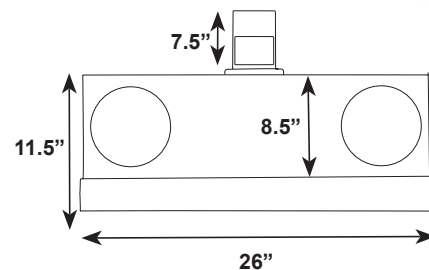

JB-01

Jive

- Includes Legato Arm
- Complies to BIFMA/HFES, 100-2007 standards

Platform/Mouse

- 26" steel platform
- Mouse and keyboard on the same level
- Removable 26" GelFoam palm/wrist support
- Anti-skid pads keep keyboard in place
- Mouse fence with cable manager
- Mouse friendly surface for right or left handed users

JV-01

ARTICULATING KEYBOARD SYSTEMS WITH LEGATO ARM

- Lift n' lock™ "leverless" height adjustment
- 8.88" height adjustment range of 2.38" above and 6.5" below worksurface
- Innovative dial tilt for quick and easy angle adjustment of +10° to -20°
- Tilt and height indicator displays present keyboard position
- Cable management system
- Low profile arm and tray maximizes knee clearance
- 360° swivel mount