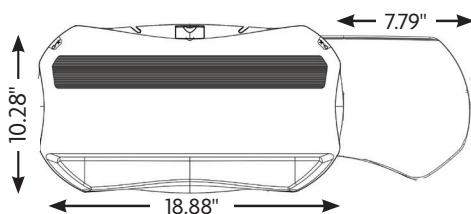

Prima

- Includes Legato Arm
- 21" smooth glide storage track
- Complies to BIFMA/HFES, 100-2007 standards

Platform/Mouse

- 18.88" ABS Resin Keyboard tray platform
- Slide through forward indexing mouse surface extends left or right
- Flip-up document holder places documents in an ideal location for ergonomic viewing
- Integral steel pull handle allows for easy storage and retraction of keyboard assembly under desk
- Removable wrist rest facilitates the use of larger wave type keyboards
- Mouse fence with cable manager
- Anti-skid surface keeps keyboard in place
- Mouse friendly surface for right or left handed users

PR-01